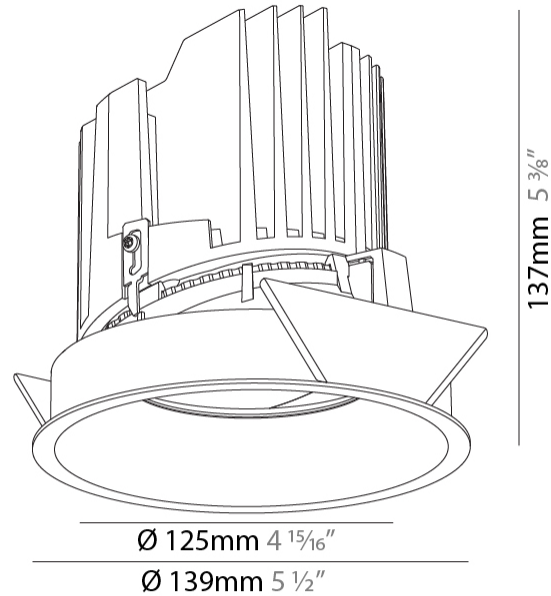

GENERAL

Series: Bioniq
 Subseries: Bioniq Round Semi Adjustable
 Brand: Prolight
 Division: Architectural
 Mounting Type: Recessed
 Mounting Location: Ceiling
 Subcategory: Downlight

PHYSICAL

Shape: Round
 Diameter (mm): 139
 Diameter (in): 5 1/2
 Height (mm): 137
 Height (in): 5 3/8
 Ceiling Thickness (mm): 10 / 12.5 / 15
 Ceiling Thickness (in): 3/8 or 1/2 or 9/16
 Min. Recessing Depth (mm): 150
 Min. Recessing Depth (in): 5 7/8
 Light Distribution: Adjustable / Downlight
 Weight (kg): 0.856
 Weight (lbs): 1.89
 Fixture Finish: SSR / BKV / CWI / CRY / HAB / UFT / ITA / RUA / FTG / MYG / LOD / PUS / FRO / FUP / KIA / POP / BLS / SPG / MEY / GOH / GUM / CHC / COM / ABZ / JAG / OBR / MOS / ROR
 Fixture Material: Aluminum Die Cast
 Cut-out Measurements: 130mm / 5 1/8"

LED

Number of LEDs: 1
 Color Temperature (°K): 2700 / 3000 / 3500 / 4000
 Max. Delivered Lumen (lm): 1890 / 1930 / 2028 / 2070
 Nominal Lumen (lm): 3210 / 3290 / 3459 / 3530
 CRI: >90 CRI
 Efficiency (%): 0.631
 Lamp Life (hrs): 50000

OPTICAL

Reflector: 20 / 25 / 40
 Adjustability: Rotational 355°; Tilt 10°

RATINGS AND CERTIFICATIONS

Certified By: Certified for North American Standards
 IP rating: IP54

BIONIQ ROUND SEMI ADJUSTABLE RECESSED