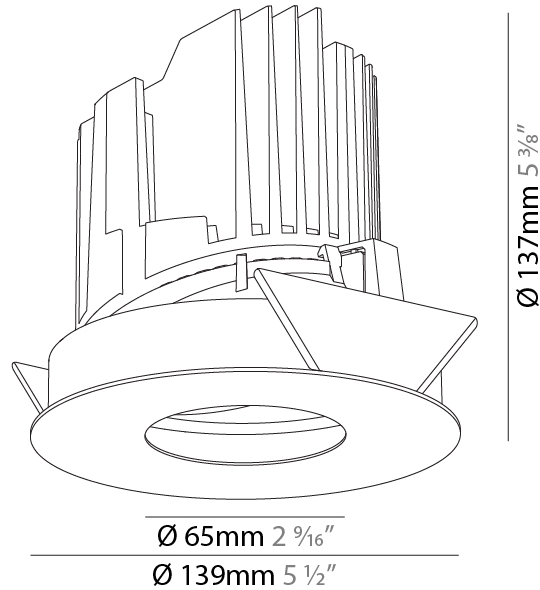

GENERAL

Series: Bioniq
Subseries: Bioniq Round Wallwash
Brand: Prolicht
Division: Architectural
Mounting Type: Recessed
Mounting Location: Ceiling
Subcategory: Downlight

PHYSICAL

Shape: Round
Diameter (mm): 139
Diameter (in): 5 1/2
Height (mm): 137
Height (in): 5 3/8
Ceiling Thickness (mm): 10 / 12.5 / 15 / 25
Ceiling Thickness (in): 3/8 or 1/2 or 9/16
Min. Recessing Depth (mm): 150
Min. Recessing Depth (in): 5 7/8
Light Distribution: Adjustable / Asymmetric
Weight (kg): 0.865
Weight (lbs): 1.9
Fixture Finish: SSR / BKV / CWI / CRY / HAB / UFT / ITA / RUA / FTG / MYG / LOD / PUS / FRO / FUP / KIA / POP / BLS / SPG / MEY / GOH / GUM / CHC / COM / ABZ / JAG / OBR / MOS / ROR
Fixture Material: Aluminum Die Cast
Cut-out Measurements: 130mm / 5 1/8"

OPTICAL

Reflector: 20 / 25 / 40
Adjustability: Fixed

RATINGS AND CERTIFICATIONS

Certified By: Certified for North American Standards
IP rating: IP20

	130mm 5 1/8"	150mm 5 7/8"	10 15mm 3/8" 9/16"	30°	355°	
A						