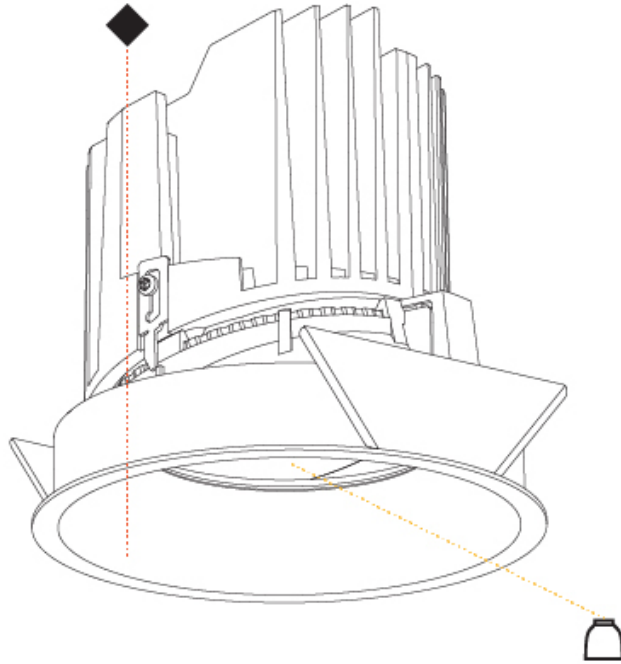

BIONIQ ROUND SEMI ADJUSTABLE RECESSED

A35308-

PROJECT _____

TYPE _____

SPECIFIER _____

QUANTITY _____

DATE _____

A